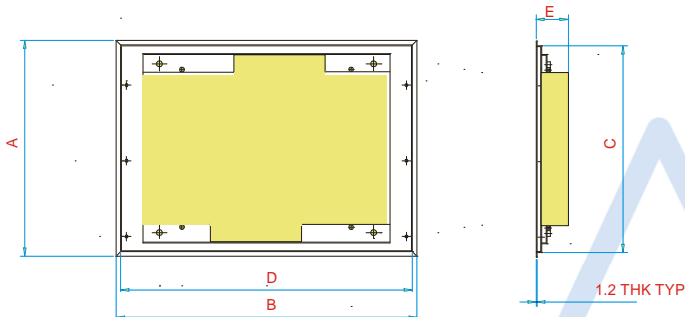

AQUAVISION

Technical Information

Model AVF 26-3 LCD

Bezel size

<u>Model</u>	<u>Screen Size</u>	<u>A</u> Overall Height	<u>B</u> Overall Width	<u>C</u> Cut out Height	<u>D</u> Cut out Width	<u>E</u> Max Depth
AVF-26-LCD	663mm	492mm	722mm	480mm	710mm	110mm

Screen

LCD TFT
WXGA 1366 x 768
PAL/SECAM-B/G, D/K, L
Full Auto Tuning
TeleText/FastText
Heated Screen

Inputs

1 x HDMI (High Definition Multimedia Interface)
1 x Component in(Y/Pb/Pr) 480p/576p/720p/1080i
2 x Scart (1x Fully Wired, 1 x Half Wired)
1 x Composite AV (Yellow, Red, and White)
1 x S- Video
1 x PC D- Connector + 3.5mm Audio
1 x Analogue Tuner
1 x Digital Tuner (Freeview with Cam card slot)