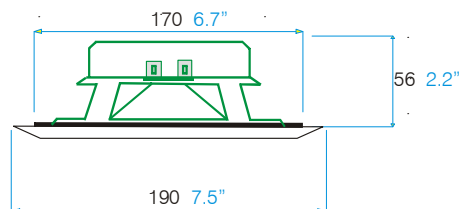

Speaker details

Information was correct at time of printing and may be changed without prior notice.